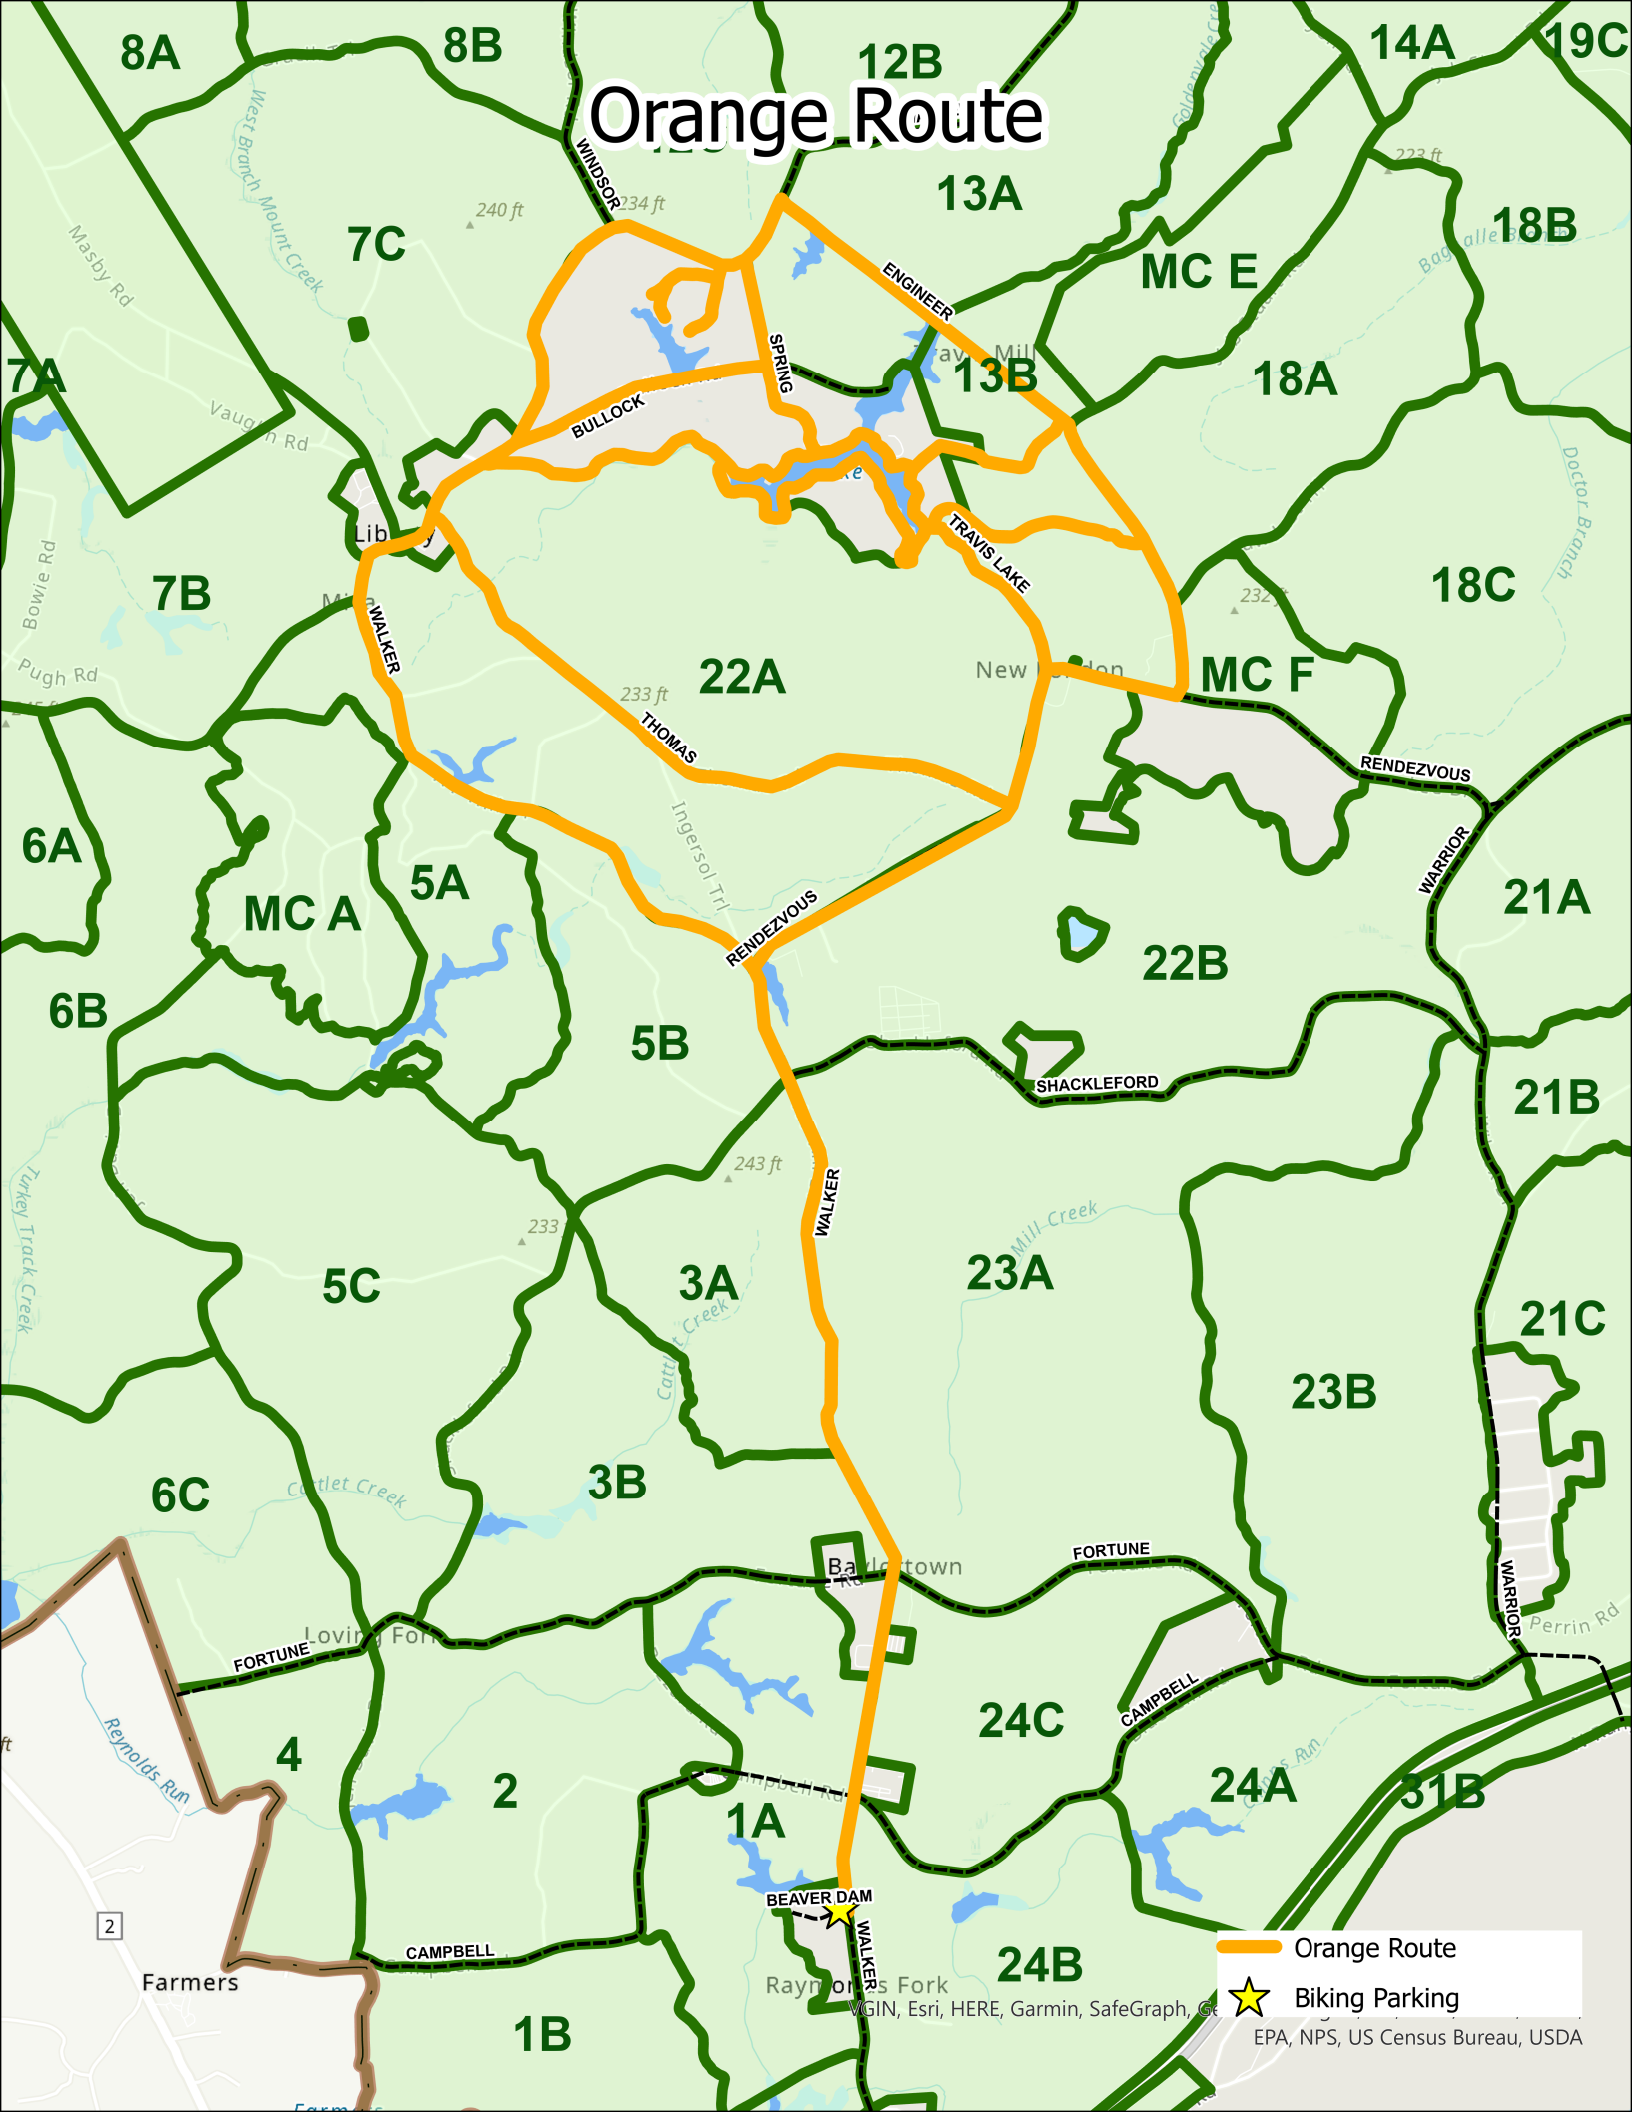

Blue and Red Routes

- Blue Route
- Red Route
- ★ Biking Parking

Esri Community Maps Contributors, V
HERE, Garmin, SafeGraph, GeoTechnologie

Orange Route

Pink Route

-  Pink Route
-  Biking Parking

VGIN, Esri, HERE, Garmin, SafeGraph, Ge

EPA, NPS, USDA

Hickory Fork

Yellow Route

-  Yellow Route
-  Biking Parking