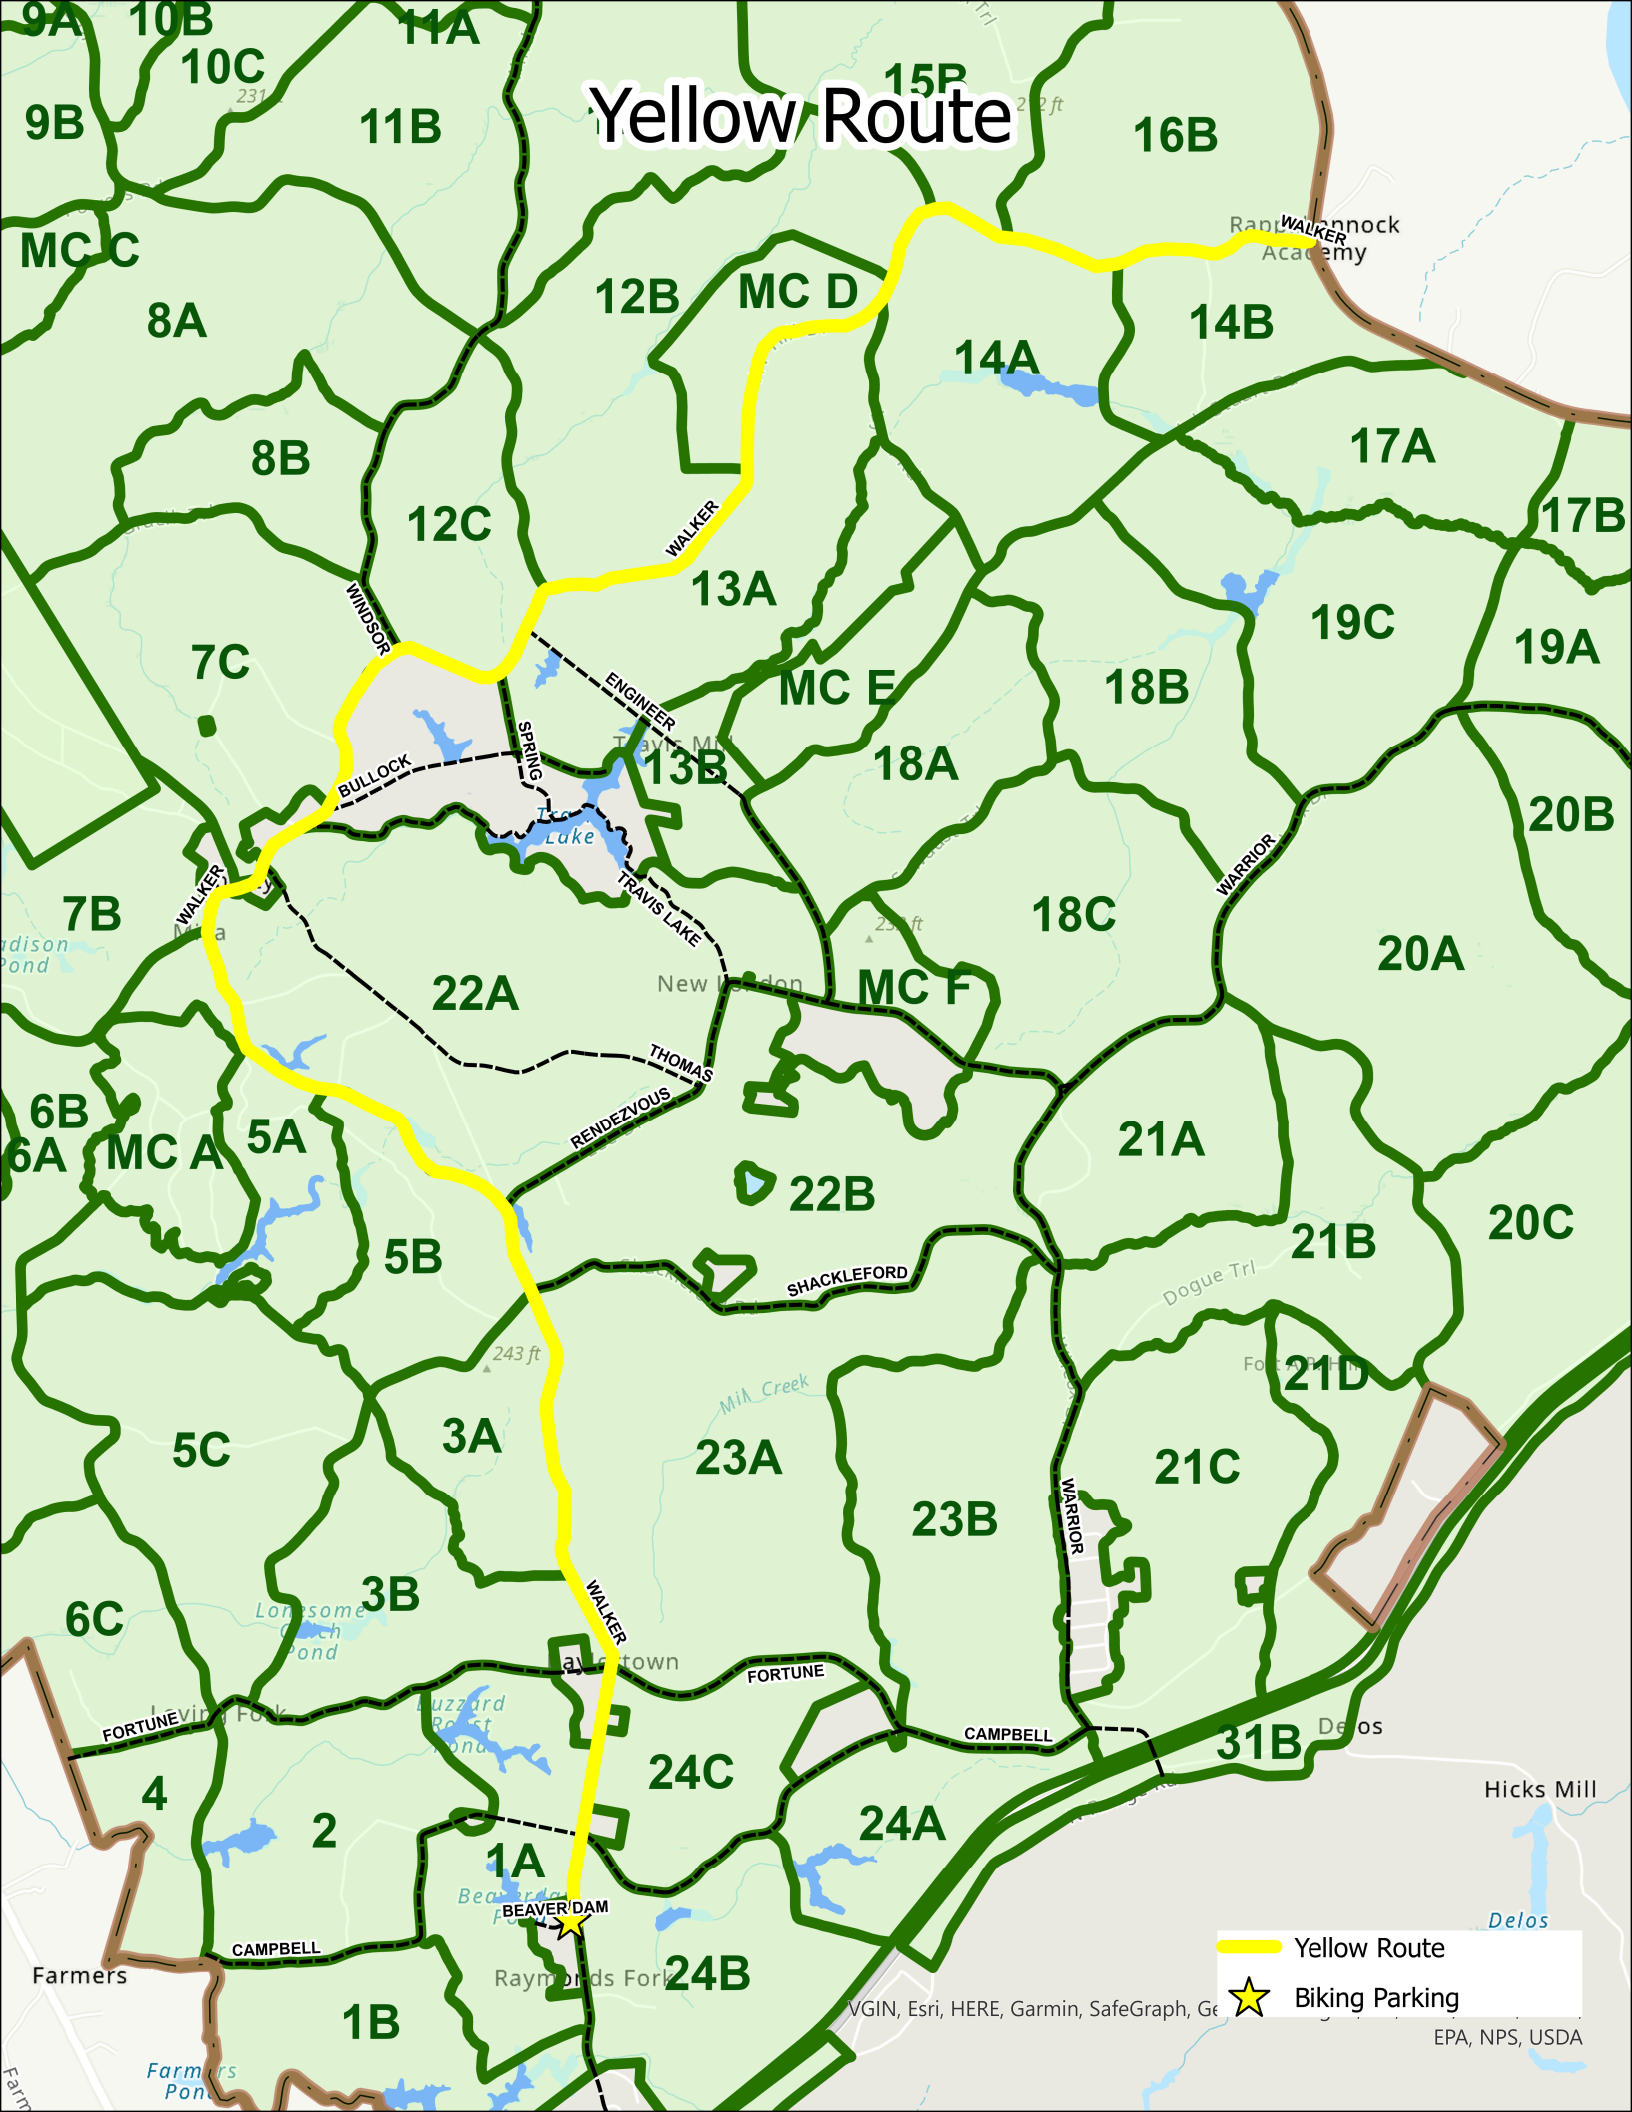

Blue and Red Routes

- Blue Route
- Red Route
- ★ Biking Parking

Esri Community Maps Contributors, V
HERE, Garmin, SafeGraph, GeoTechnologie

Orange Route

Pink Route

-  Pink Route
-  Biking Parking

VGIN, Esri, HERE, Garmin, SafeGraph, Ge

EPA, NPS, USDA

Hickory Fork

Yellow Route

-  Yellow Route
-  Biking Parking