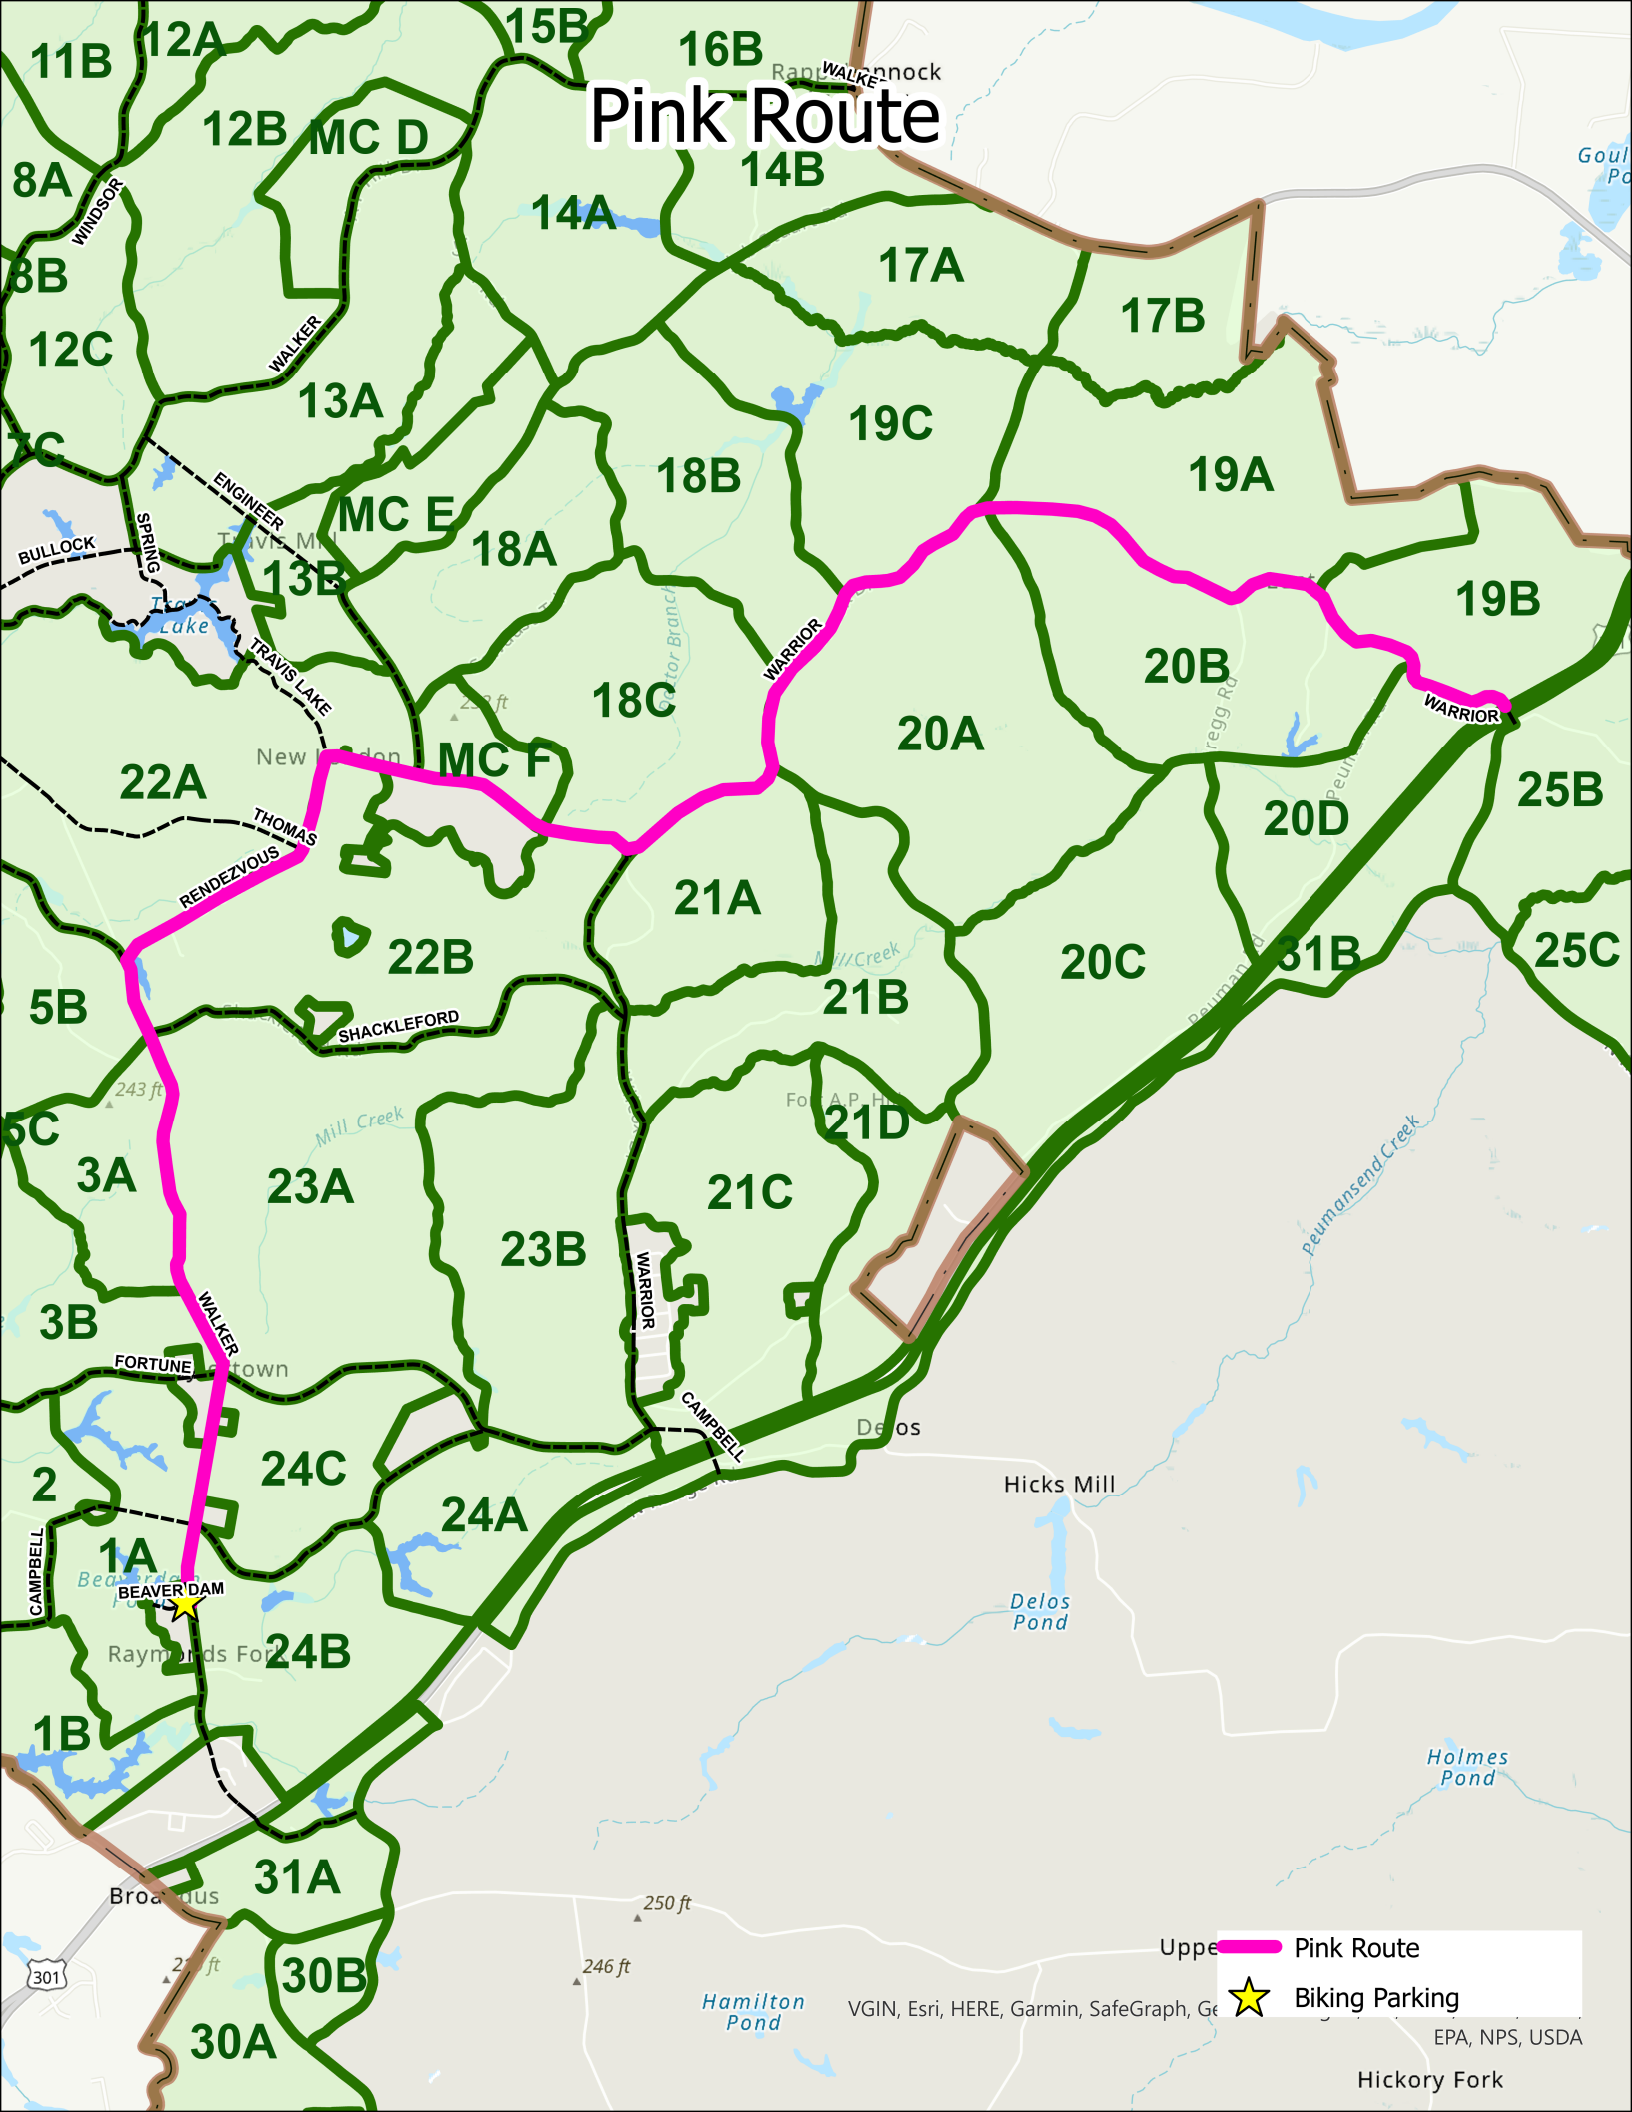

Blue and Red Routes

- Blue Route
- Red Route
- ★ Biking Parking

Esri Community Maps Contributors, V
HERE, Garmin, SafeGraph, GeoTechnologie

Orange Route

Pink Route

-  Pink Route
-  Biking Parking

VGIN, Esri, HERE, Garmin, SafeGraph, Ge

EPA, NPS, USDA

Hickory Fork

Yellow Route

-  Yellow Route
-  Biking Parking