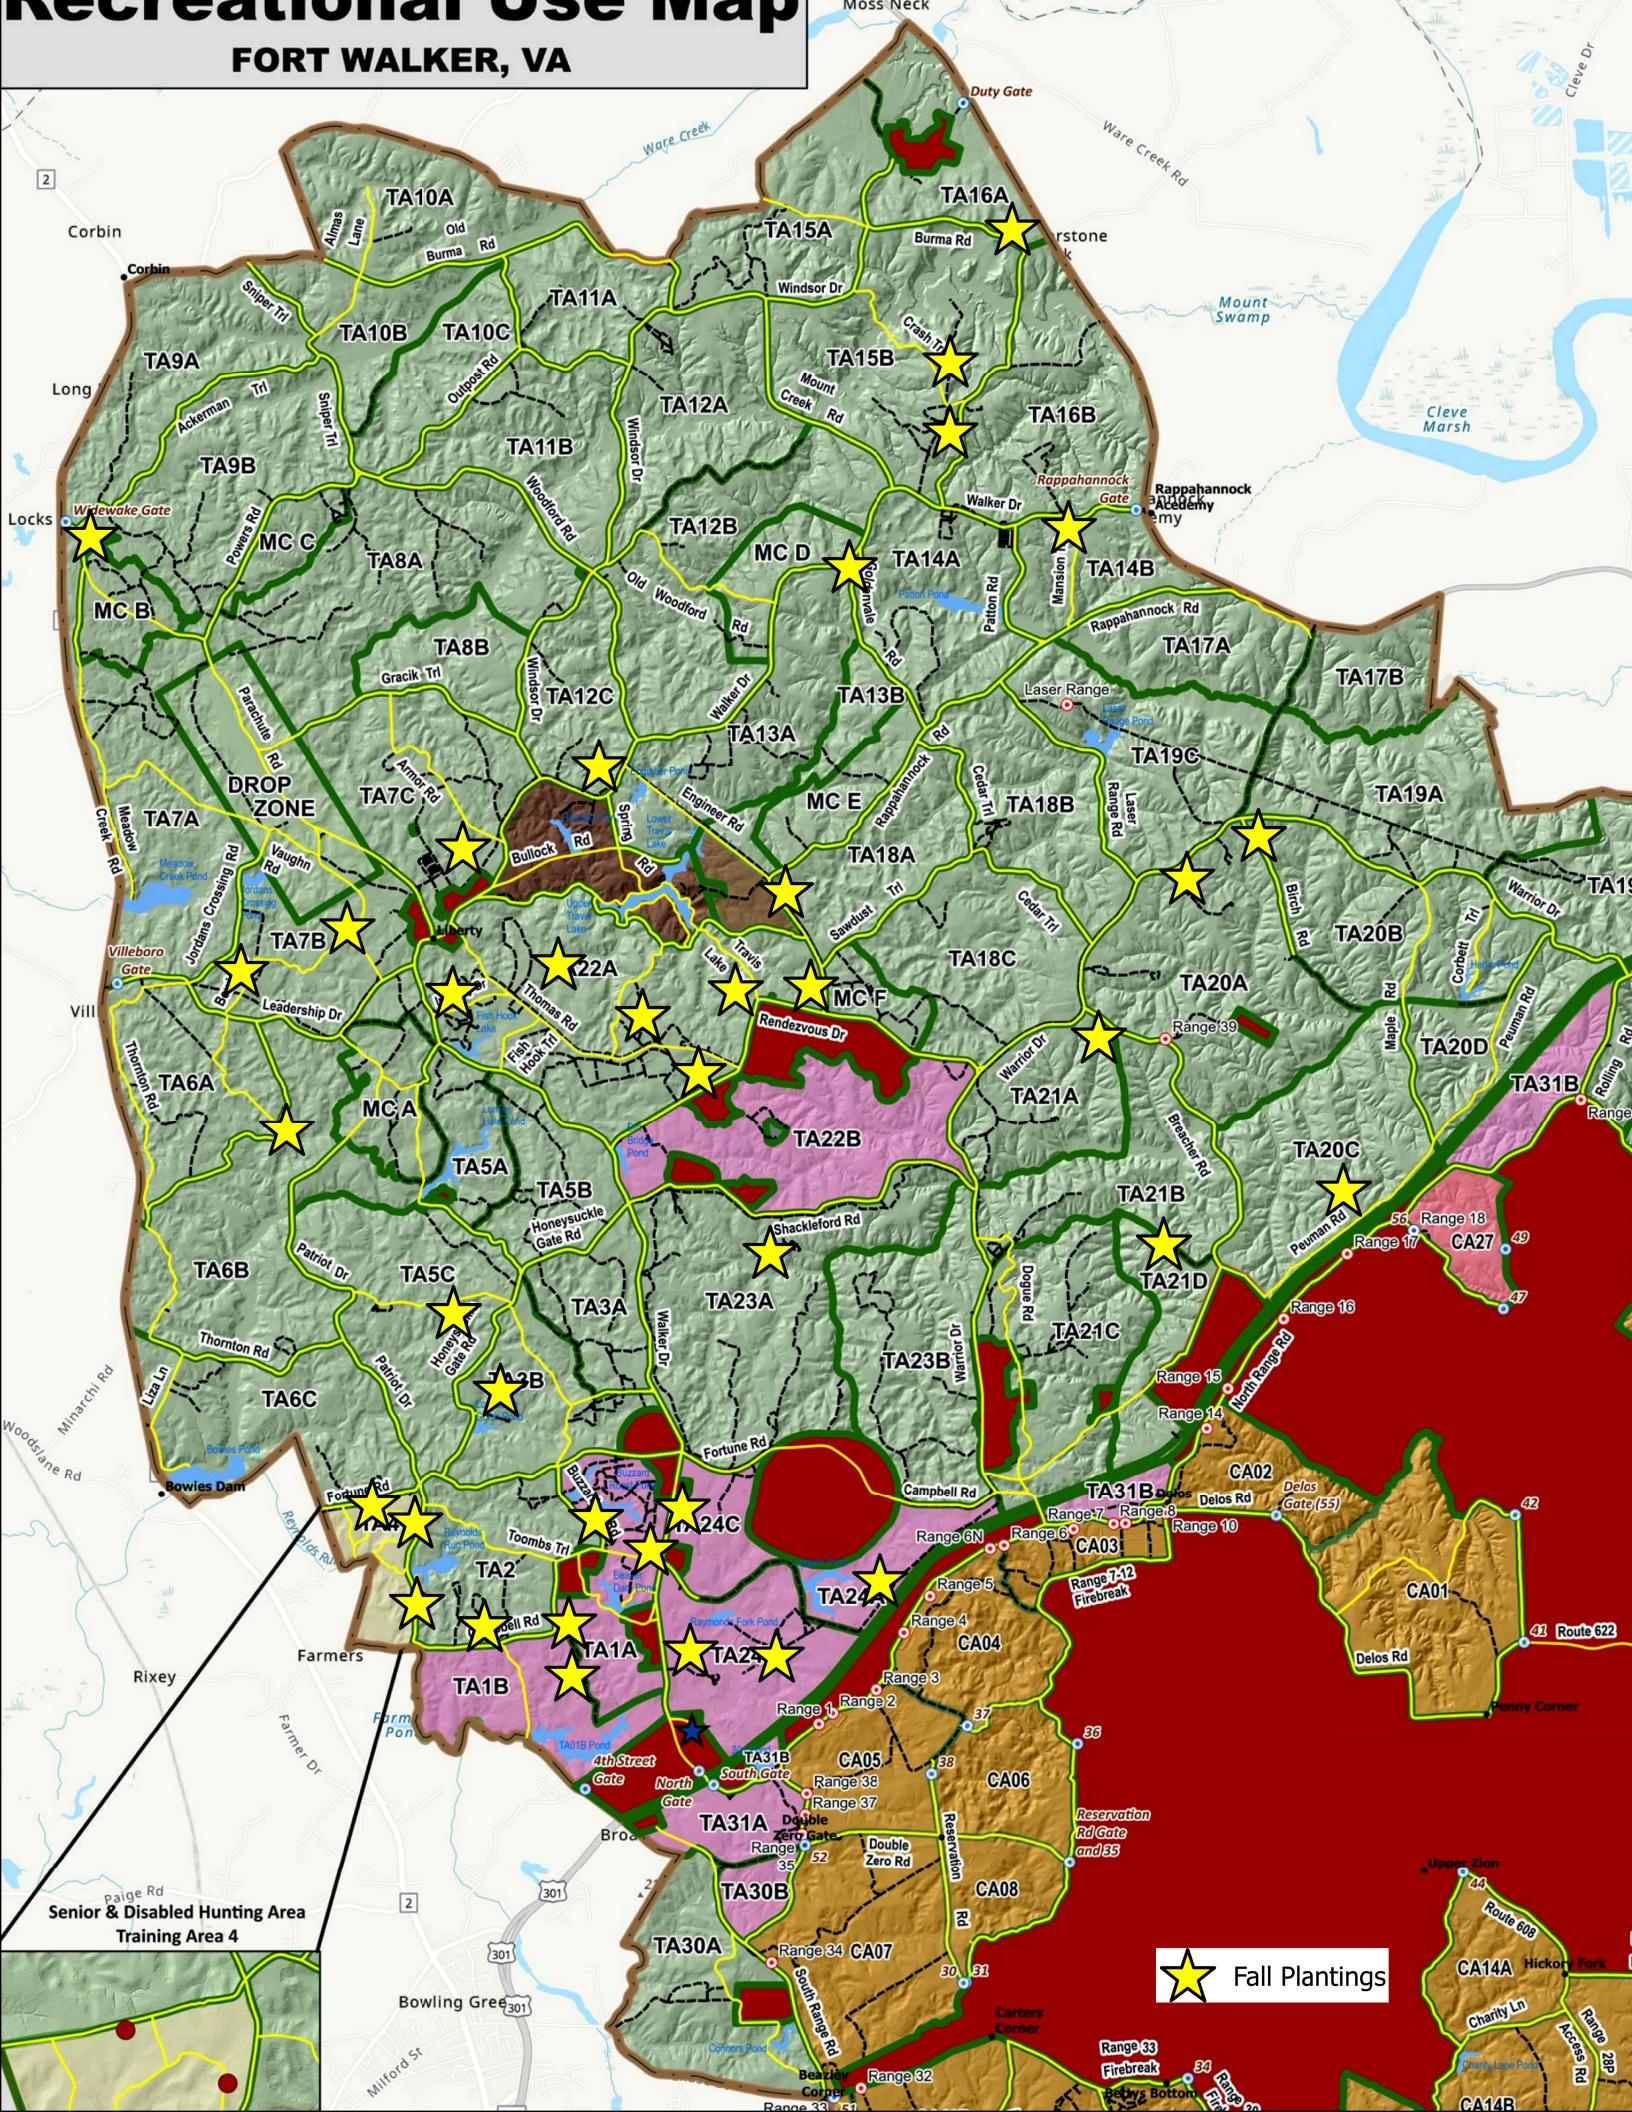

Recreational Use Map

FORT WALKER, VA

 Fall Plantings

Senior & Disabled Hunting Area
Training Area 4