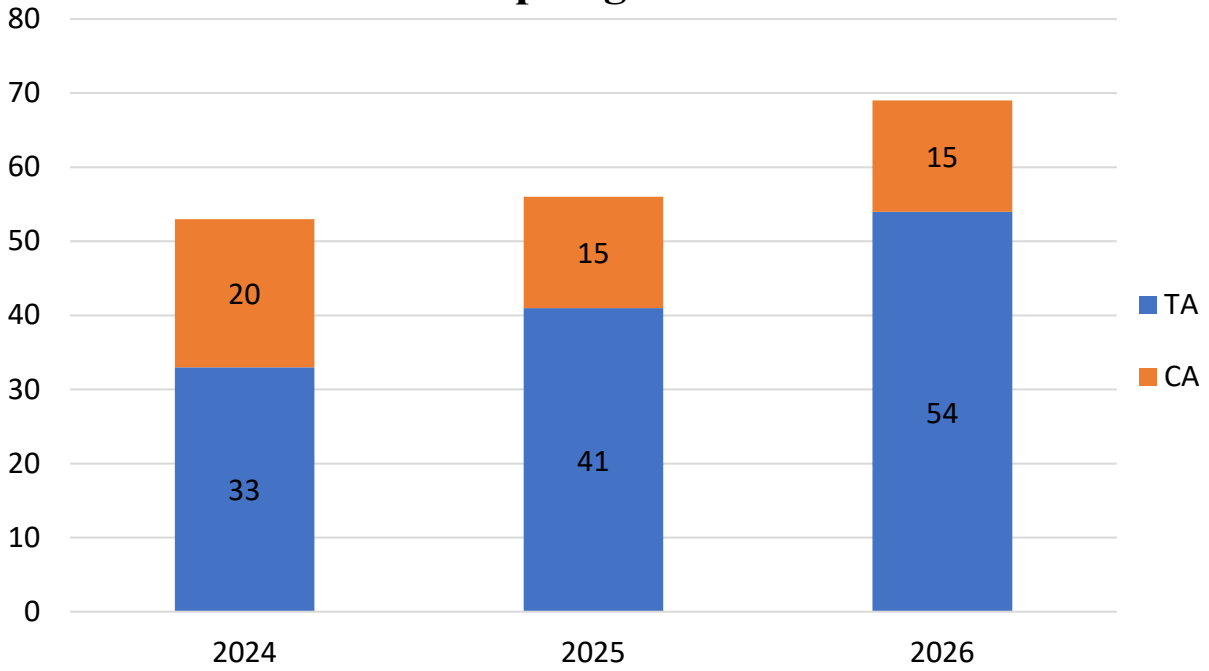

Total Spring Gobbler Harvest