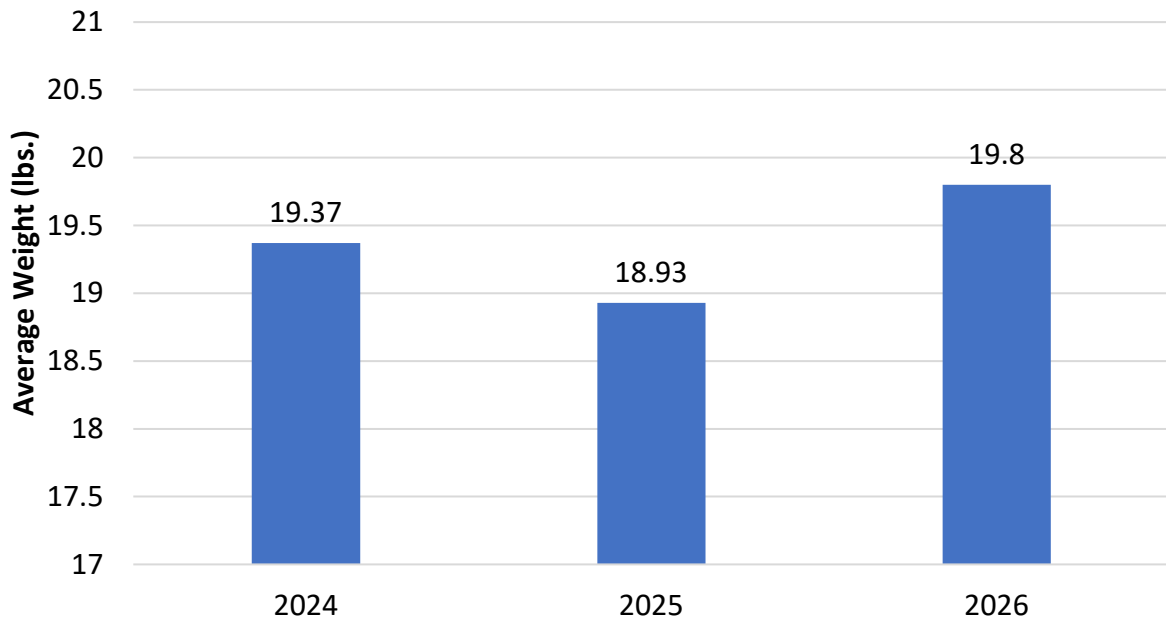

Average Spring Gobbler Weights